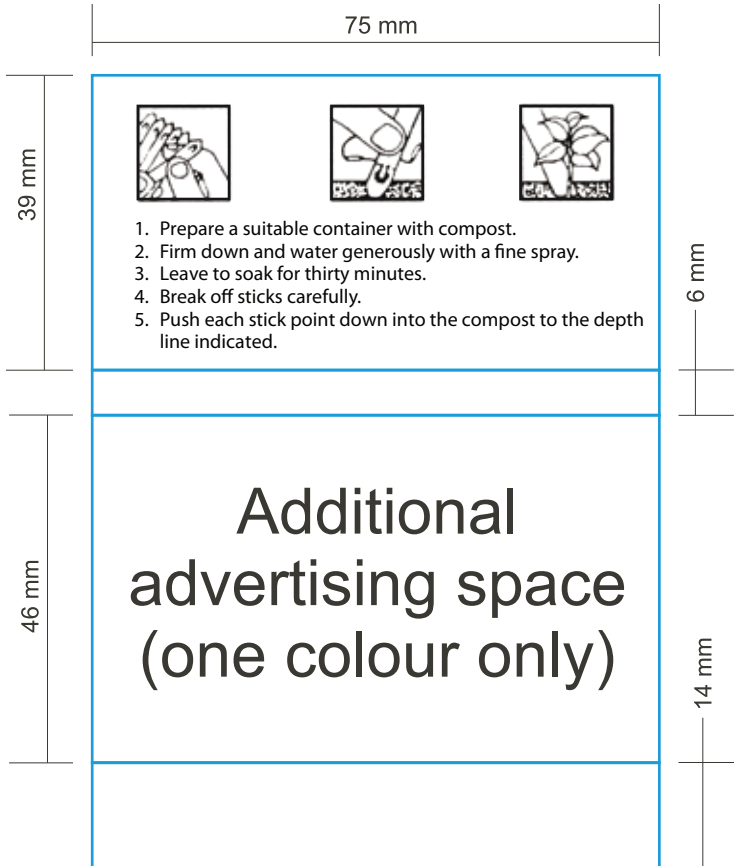

# Seedbook cover layout

**PLEASE ENSURE ALL DESIGNS  
INCLUDE 2mm BLEED**

## Inside layout

## Outside layout